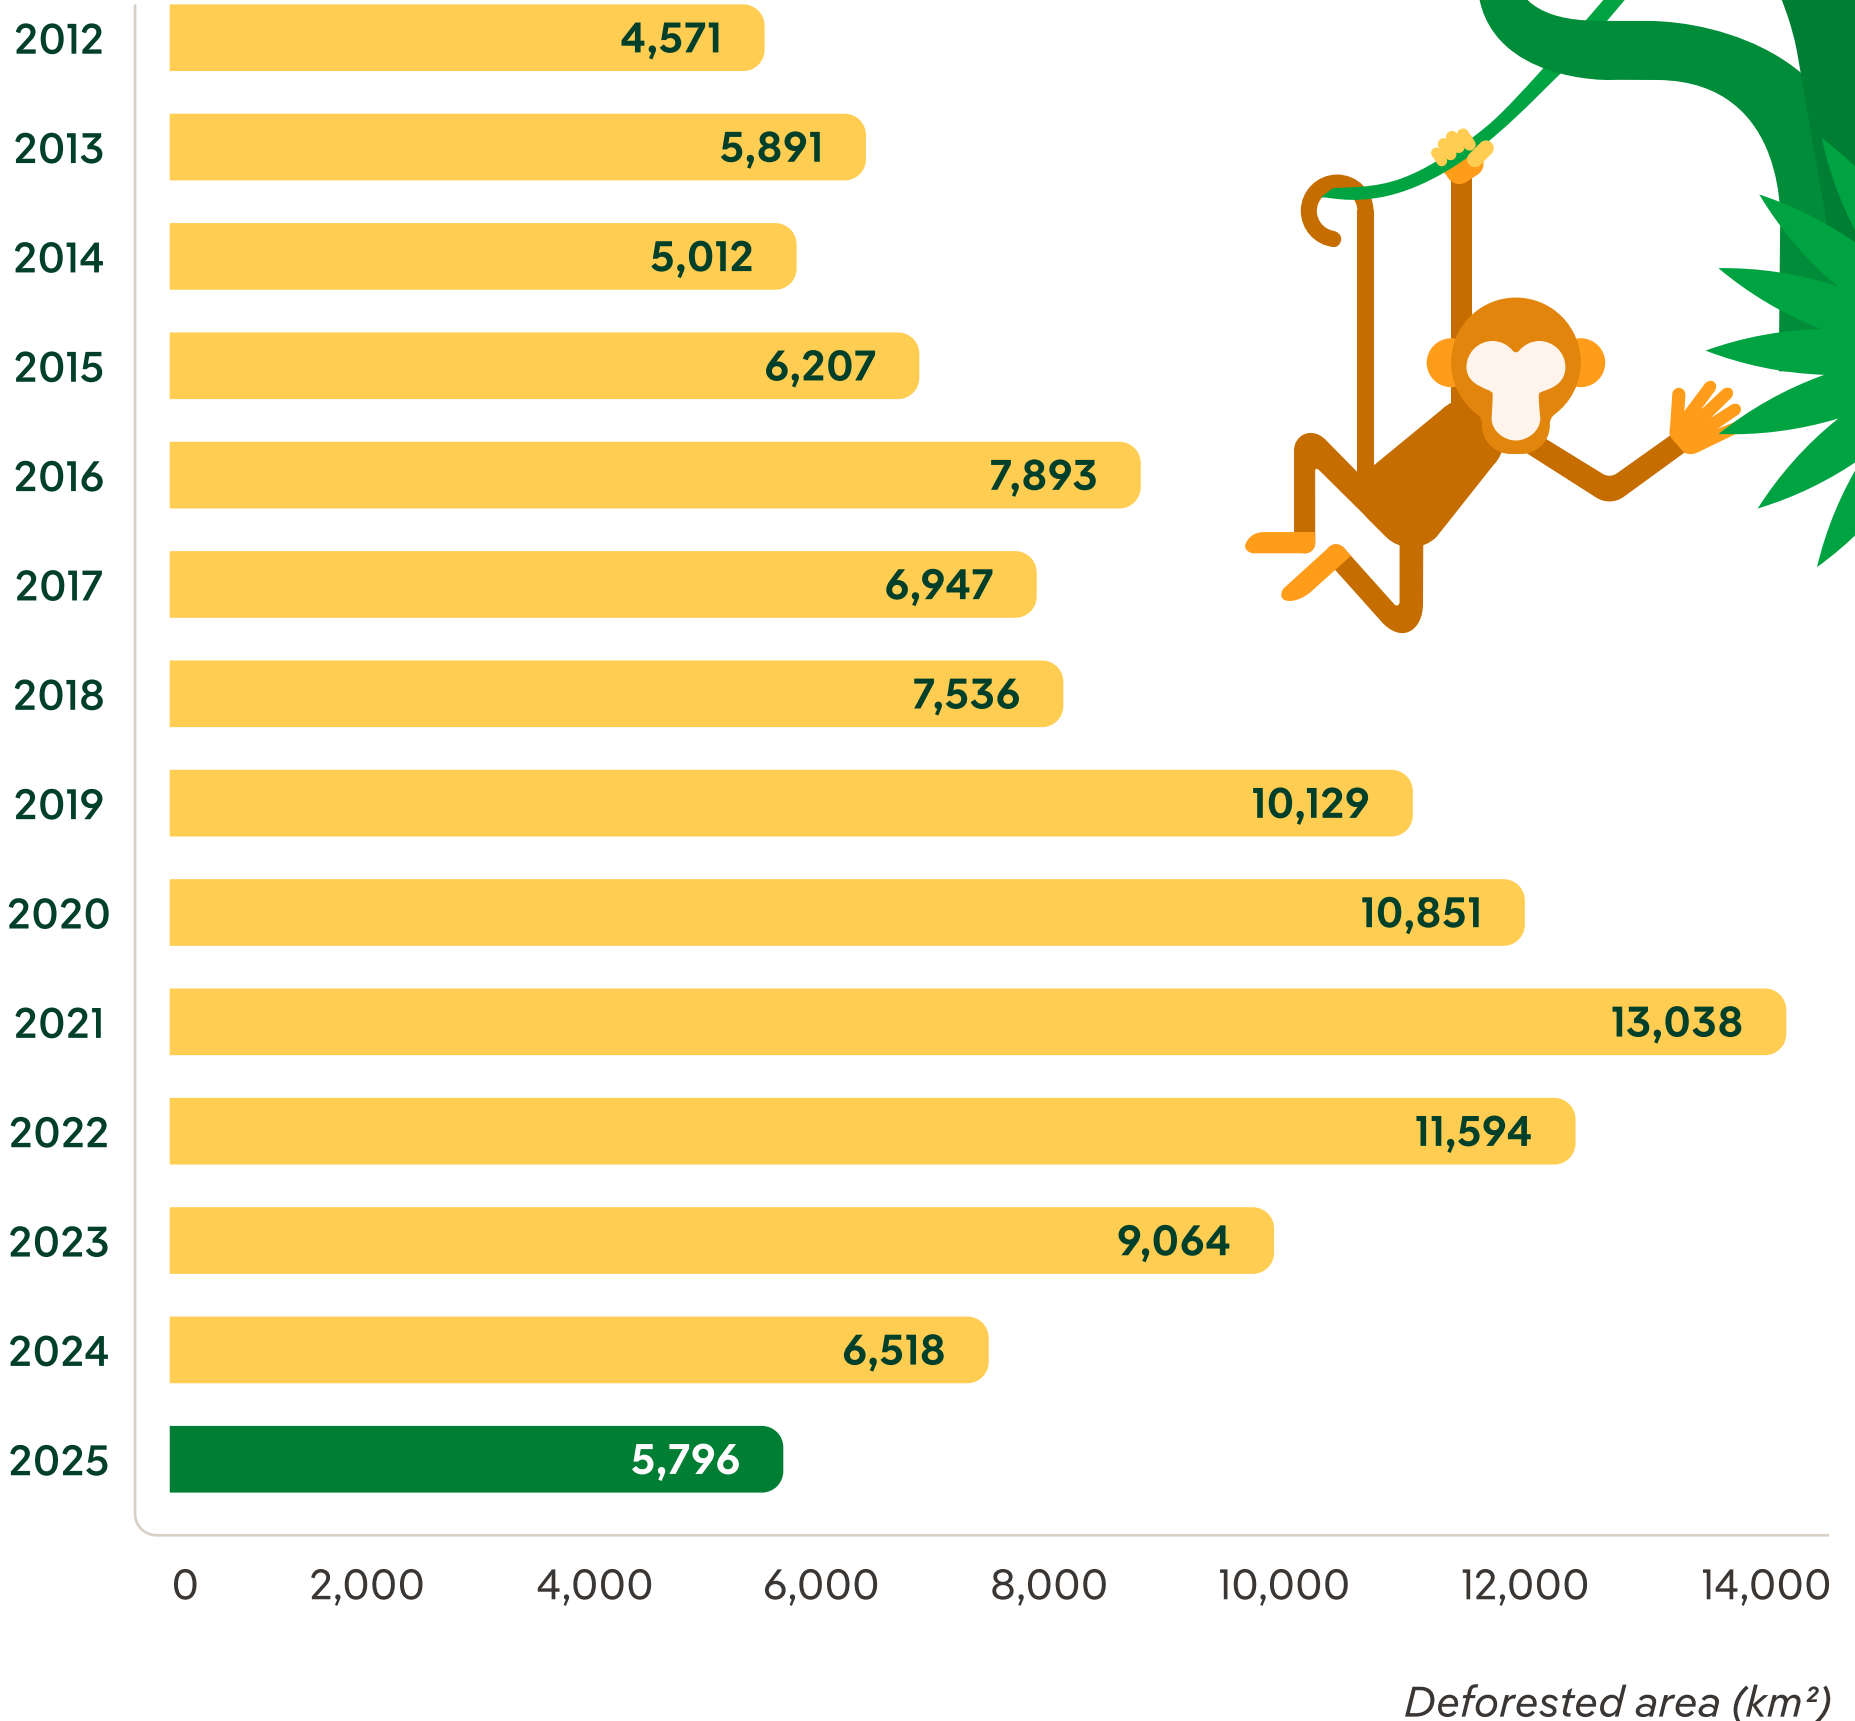

Deforestation of the Brazilian Amazon in recent years

Source: National Institute for Space Research, Brazil (INPE)