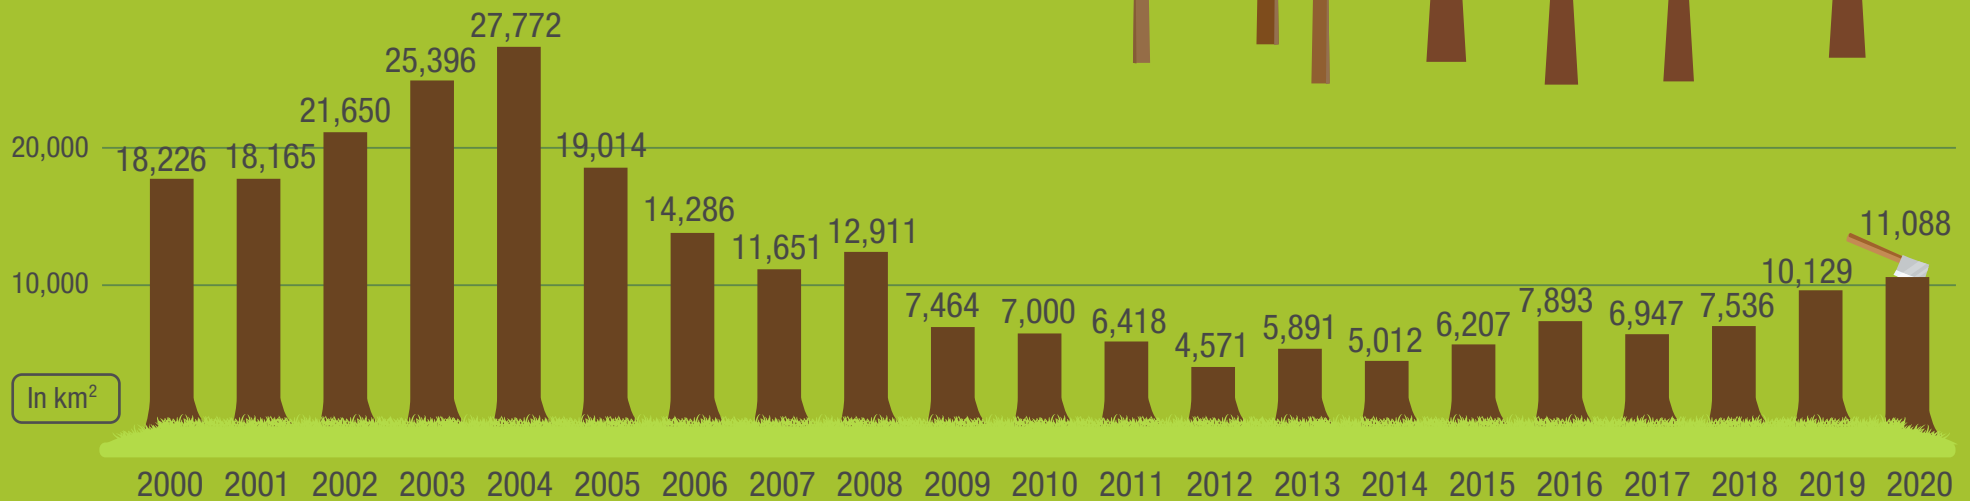

The deforestation of the Brazilian Amazon during the 21st century

In km²

Source: Brazilian National Institute for Space Research (INPE).