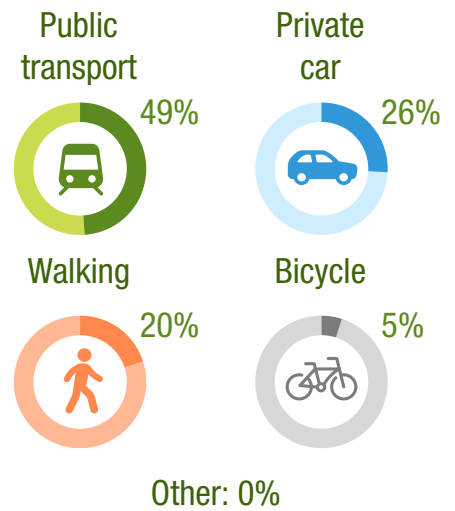

How do people get around in the cities with the world's best mobility?

According to the Deloitte City Mobility Index, the five cities in the world with the best mobility are Singapore (Singapore), Berlin (Germany), London (England), Helsinki (Finland) and Tokyo (Japan).

SINGAPORE

BERLIN

LONDON

HELSINKI

TOKYO

Source: Deloitte.