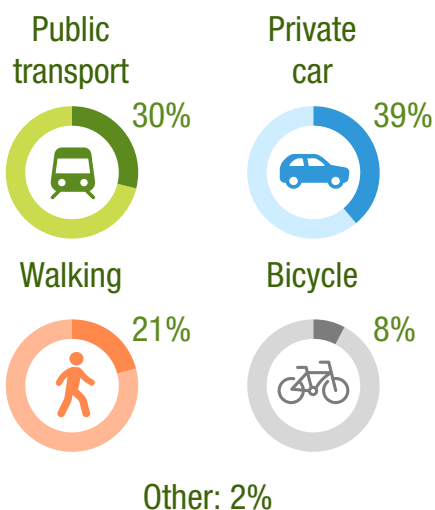

How do people get around in the cities with the world's best mobility?

According to the Deloitte City Mobility Index, the five cities in the world with the best mobility are Singapore (Singapore), Berlin (Germany), London (England), Helsinki (Finland) and Tokyo (Japan).

SINGAPORE

BERLIN

LONDON

HELSINKI

TOKYO

Source: Deloitte.