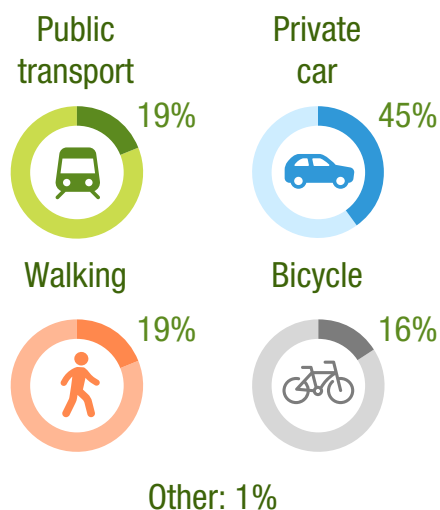

How do people get around in the cities with the world's best mobility?

According to the Deloitte City Mobility Index, the five cities in the world with the best mobility are Singapore (Singapore), Berlin (Germany), London (England), Helsinki (Finland) and Tokyo (Japan).

SINGAPORE

BERLIN

LONDON

HELSINKI

TOKYO

Source: Deloitte.