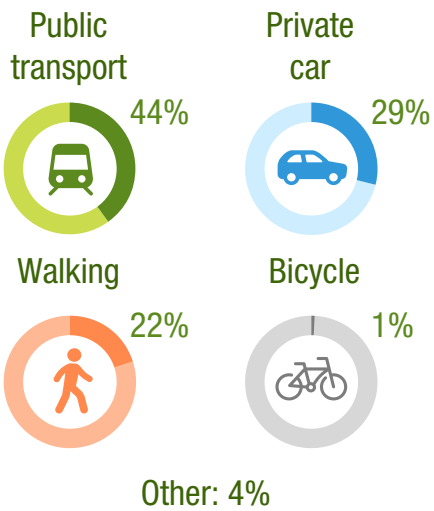

How do people get around in the cities with the world's best mobility?

According to the Deloitte City Mobility Index, the five cities in the world with the best mobility are Singapore (Singapore), Berlin (Germany), London (England), Helsinki (Finland) and Tokyo (Japan).

SINGAPORE

BERLIN

LONDON

HELSINKI

TOKYO

Source: Deloitte.