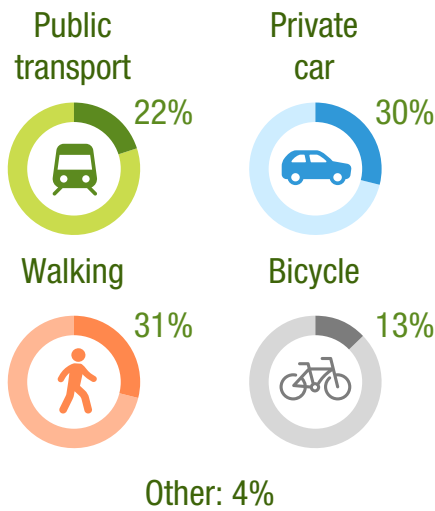

How do people get around in the cities with the world's best mobility?

According to the Deloitte City Mobility Index, the five cities in the world with the best mobility are Singapore (Singapore), Berlin (Germany), London (England), Helsinki (Finland) and Tokyo (Japan).

SINGAPORE

BERLIN

LONDON

HELSINKI

TOKYO

Source: Deloitte.