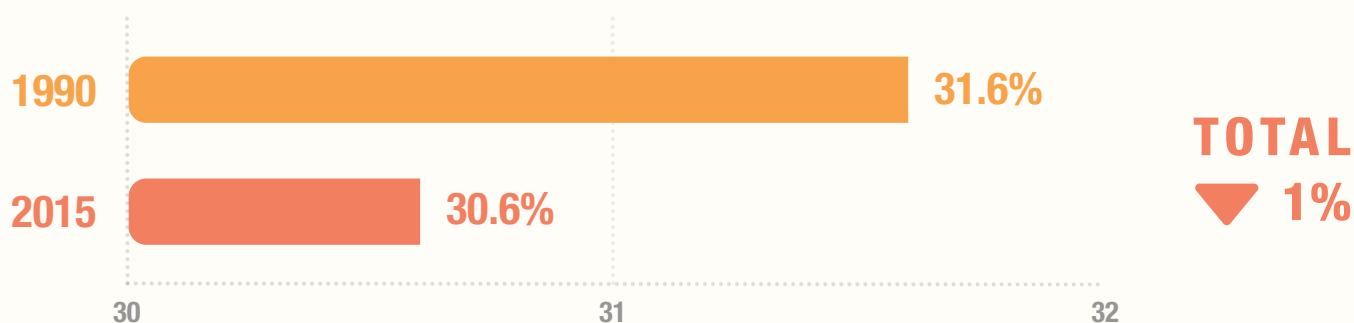

# THE EVOLUTION OF THE PLANET'S FOREST AREA

The percentage of forest area in respect with the world's land area decreased from 31.6% in 1990 to 30.6% in 2015.

\* Except Australia and New Zealand.

Source: FAO.