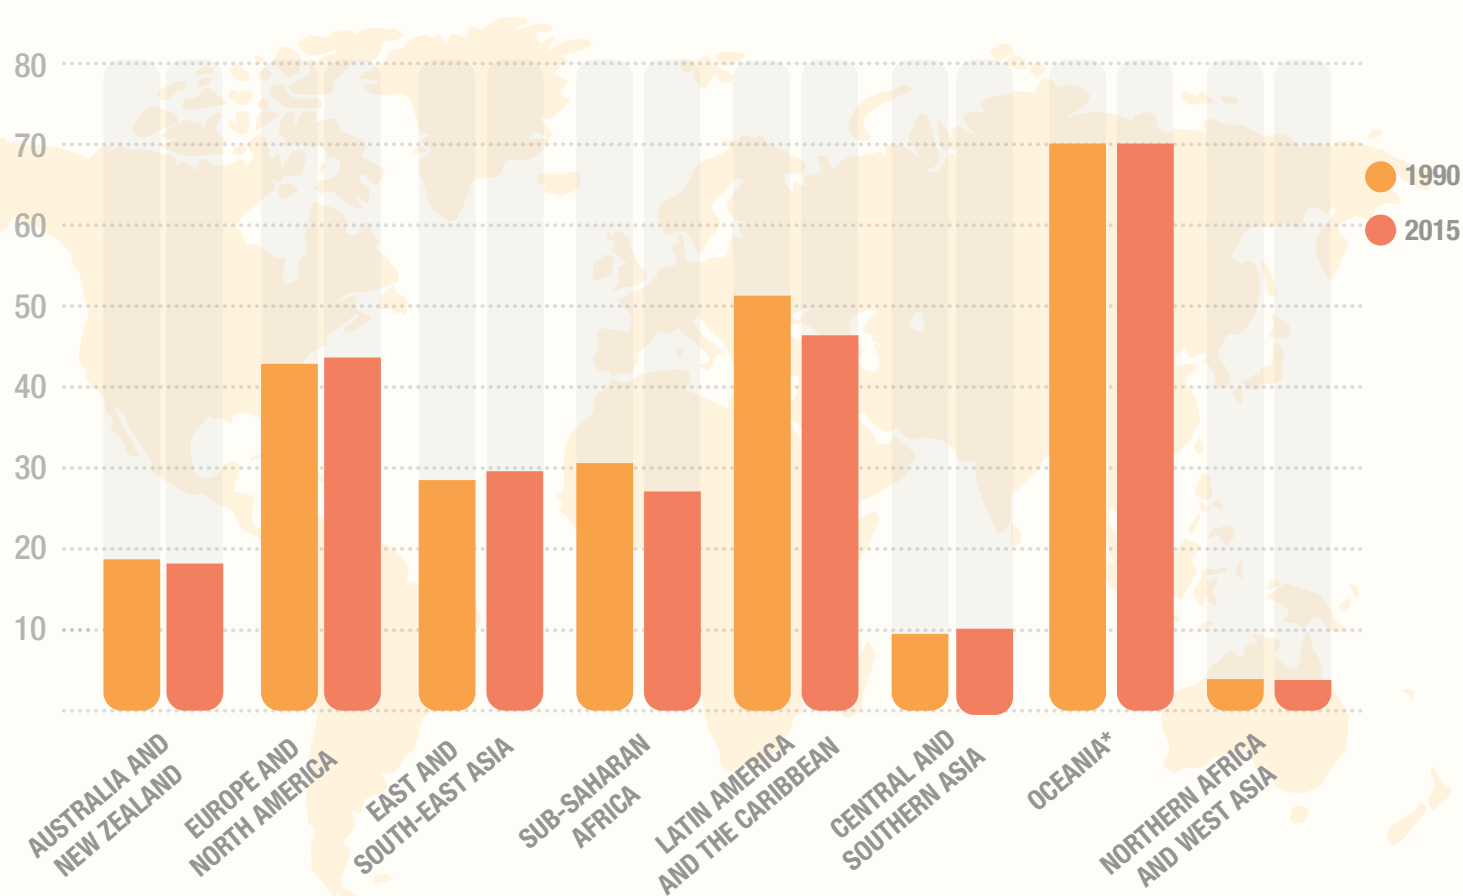

# THE EVOLUTION OF THE PLANET'S FOREST AREA

The percentage of forest area in respect with the world's land area decreased from 31.6% in 1990 to 30.6% in 2015.

\* Except Australia and New Zealand.

Source: FAO.