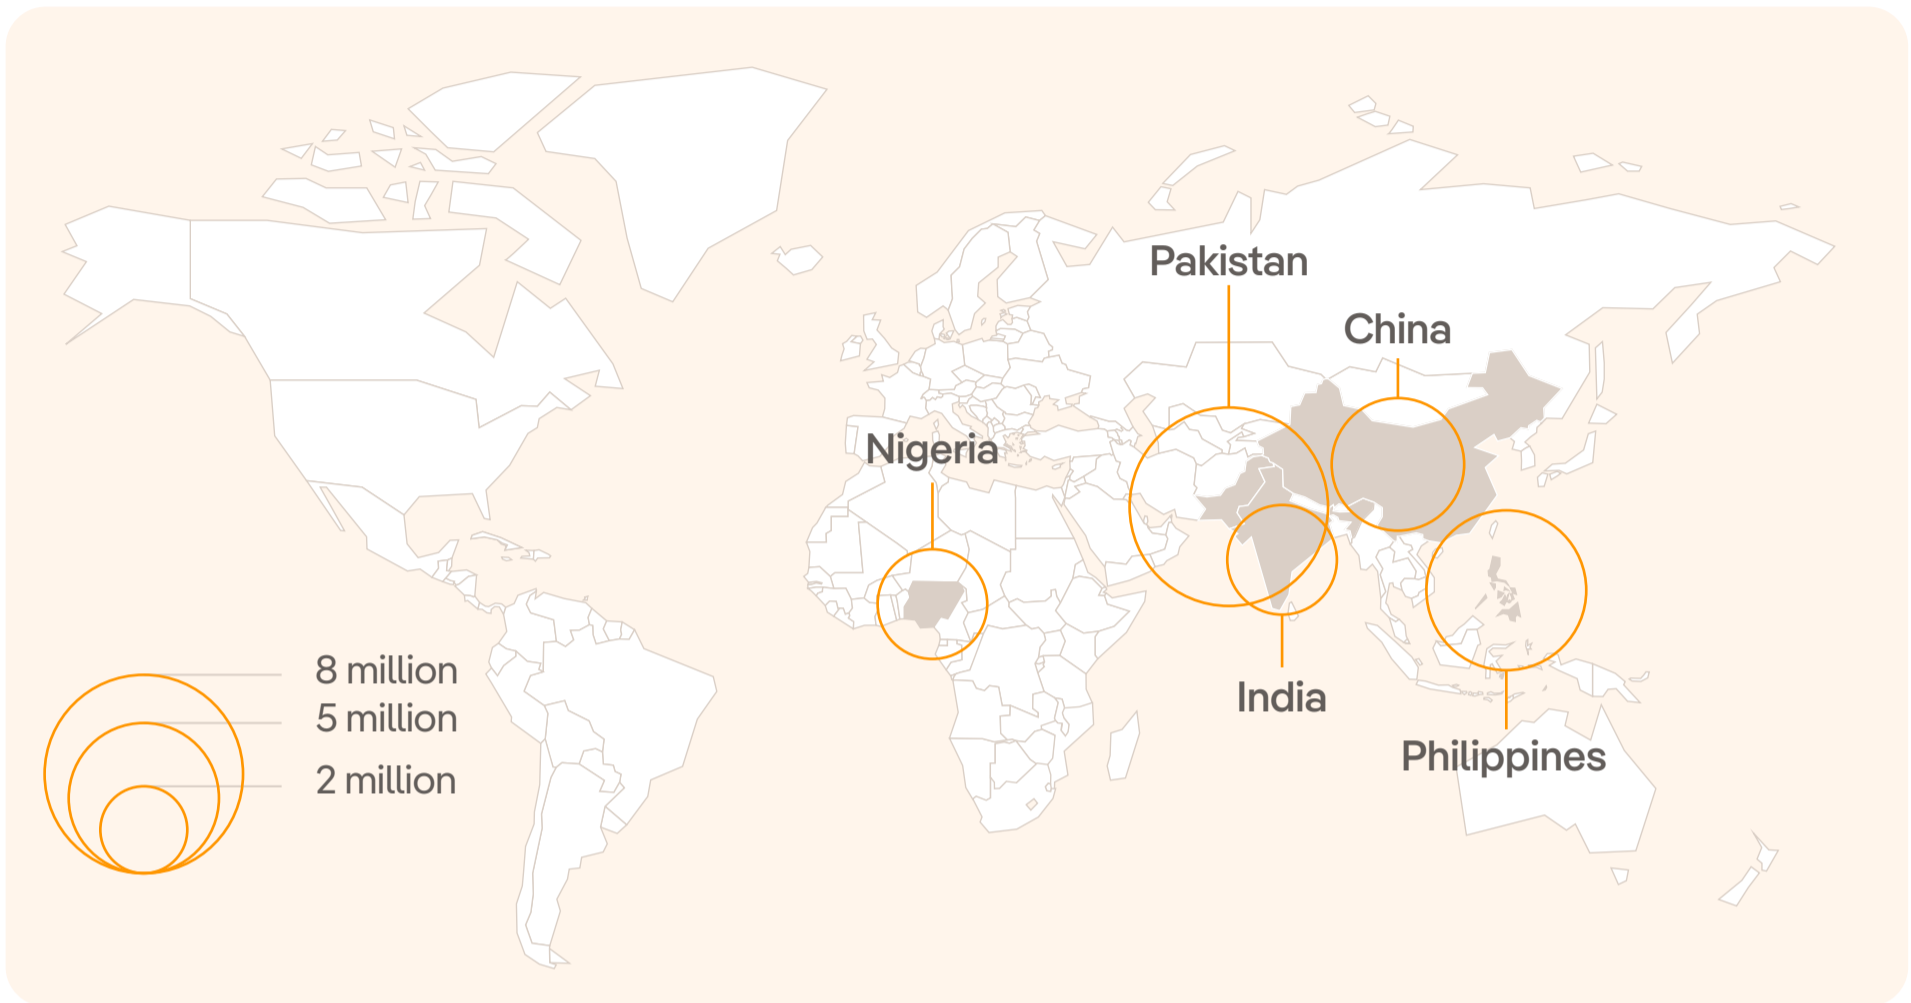

Environmental migrations

a global scale reality

Pakistan
8,168,000

Philippines
5,455,000

China
3,632,000

India
2,507,000

Nigeria
2,437,000

32.6 million internal displacements in 2022

The internal displacements figure refers to the number of forced movements of people within the borders of their country recorded during the year.

Weather-related 31,845,000

Floods

19,219,000

Storms

9,980,000

Extreme temperatures

12,000

Geophysical 716,000

Earthquakes

699,000

Volcanic eruptions

13,000

Landslides

3,700

Source: Global Report on Internal Displacement 2023