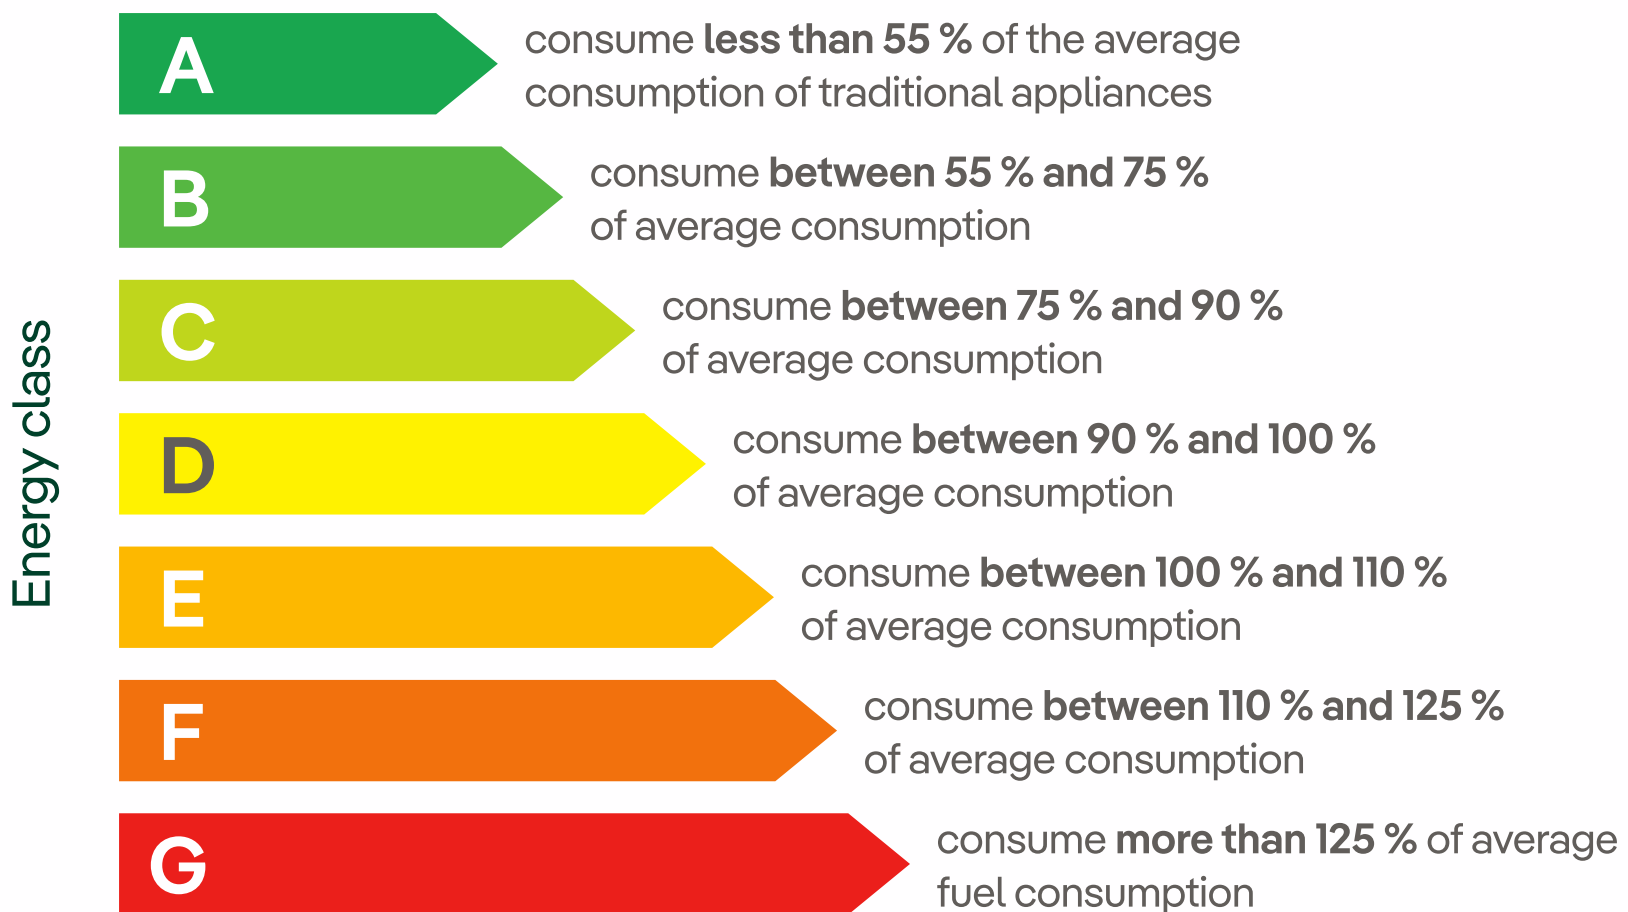

The energy efficiency label and its scale

Household appliances that have to have the energy label

Refrigerators

Dishwashers

Washing machines and dryers

Lamps and bulbs

Televisions and screens

Electric ovens