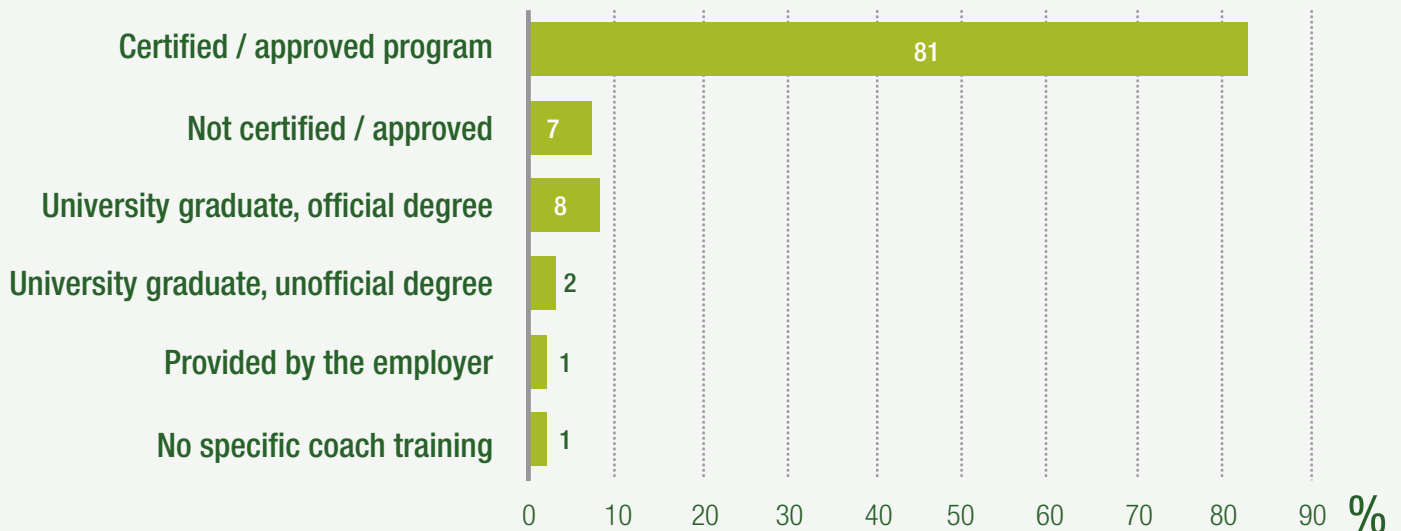

TRAINING

99% of professional coaches have received specific training.

REVENUE AND INCOME

There is a very large difference in the annual income of coaches, both globally and in each region of the world.

	USD
North America	61,900 $
Latin America and the Caribbean	27,100 $
Western Europe	55,300 $
Middle East and Africa	35,900 $
Asia	37,800 $
Oceania	73,100 $
Global	51,000 $

Source: ICF Global Coaching Study (2016).