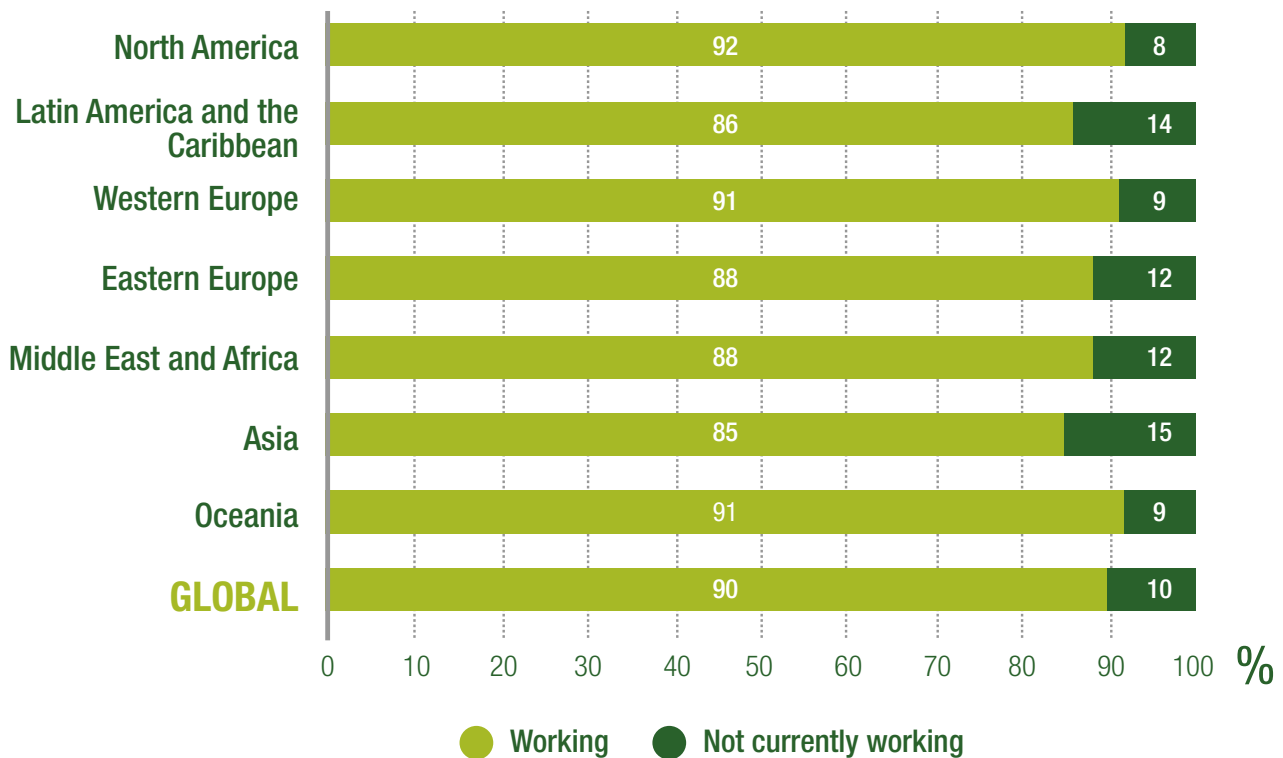

WORKING COACHES

90% of professional coaches are currently working (employed).

Source: ICF Global Coaching Study (2016).