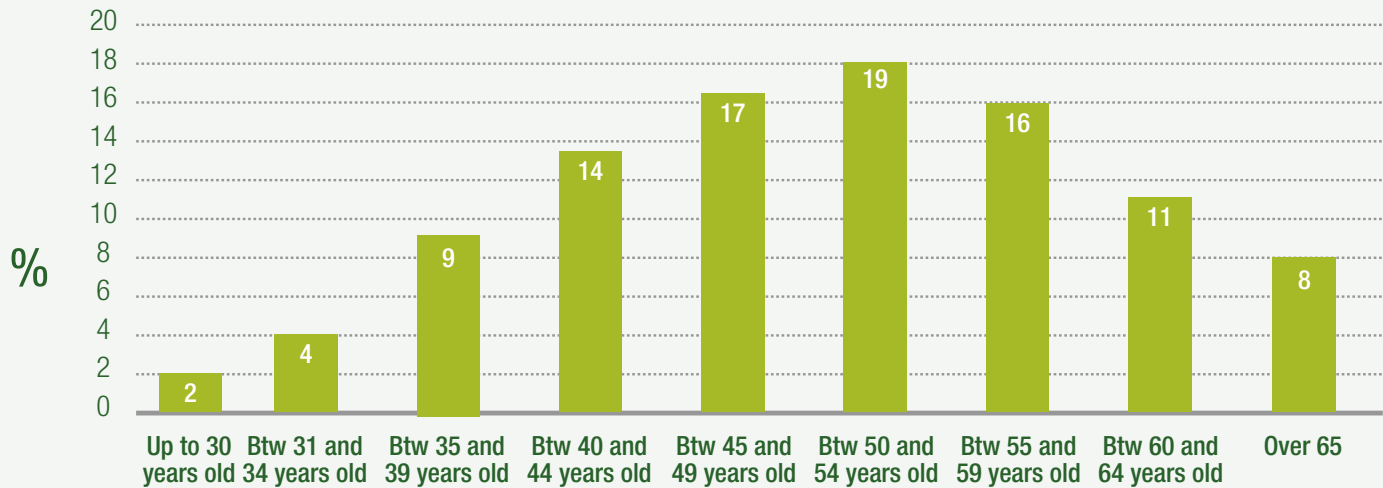

# THE PROFESSIONAL COACH PROFILE

## AGE PROFILE

*Most professional coaches are 45 to 54 years old.*

## WORKING COACHES

*90% of professional coaches are currently working (employed).*

Source: ICF Global Coaching Study (2016).